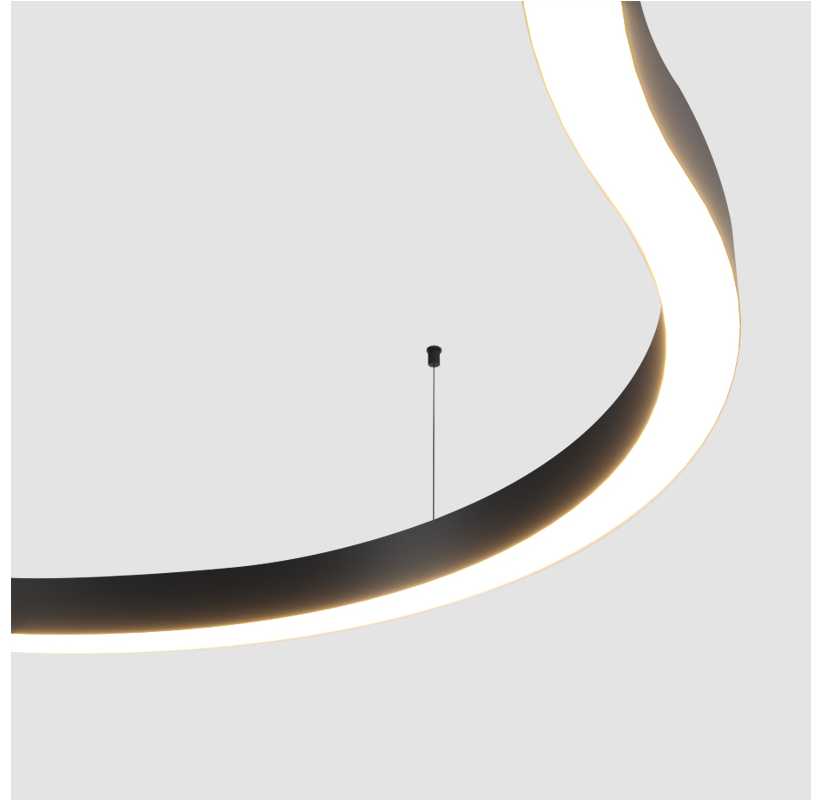

PROJECT
TYPE
SPECIFIER
QUANTITY
DATE

SUPER-G 100 SUSPENSION

A3SG100-SUS-SYS

base number

1. To build a product code in our configurator select the specify button on the base model # product page
2. To build a manual product code on this datasheet choose from the options listed below in blue font and add the suffix to the base model #

GENERAL

Series: Super-G
Subseries: Super-G 100
Brand: Prolicht
Division: Architectural
Mounting Type: Suspension
Mounting Location: Ceiling
Subcategory: Profile

PHYSICAL

Fixture Finish: SSR / BKV / CWI / CRY / HAB / UFT / ITA / RUA / FTG / MYG / LOD / PUS / FRO / FUP / KIA / POP / BLS / SPG / MEY / GOH / GUM / CHC / COM / ABZ / JAG / OBR / MOS / ROR
Fixture Material: Aluminum Die Cast

ELECTRICAL

Lamp Type: LED (Zhaga Standard)
Dimming: Tri-Mode (Non-Dimming and Phase Dimming (120Vac only) and 0-10V Dimming)
Driver Included: Yes
Driver Type: Constant Current - Universal
Input Voltage (V): 120 - 277

LED

Lamp Life (hrs): 50000

OPTICAL

RATINGS AND CERTIFICATIONS

Certified By: Certified for North American Standards
IP rating: IP20