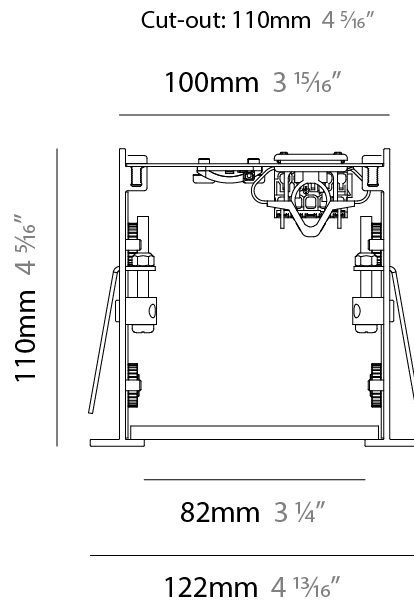

PROJECT	
TYPE	
SPECIFIER	
QUANTITY	
DATE	

SUPER-G 100 RECESSED

A3SG100-REC-SYS

base number

1. To build a product code in our configurator select the specify button on the base model # product page
2. To build a manual product code on this datasheet choose from the options listed below in blue font and add the suffix to the base model #

GENERAL

Series: Super-G
Subseries: Super-G 100
Brand: Prolicht
Division: Architectural
Mounting Type: Recessed
Mounting Location: Ceiling
Subcategory: Profile

PHYSICAL

Fixture Finish: SSR / BKV / CWI / CRY / HAB / UFT / ITA / RUA / FTG / MYG / LOD / PUS / FRO / FUP / KIA / POP / BLS / SPG / MEY / GOH / GUM / CHC / COM / ABZ / JAG / OBR / MOS / ROR
Fixture Material: Aluminum Die Cast

ELECTRICAL

Lamp Type: LED (Zhaga Standard)
Dimming: Tri-Mode (Non-Dimming and Phase Dimming (120Vac only) and 0-10V Dimming)
Driver Included: Yes
Driver Type: Constant Current - Universal
Input Voltage (V): 120 - 277

LED

Lamp Life (hrs): 50000

OPTICAL

RATINGS AND CERTIFICATIONS

Certified By: Certified for North American Standards
IP rating: IP20