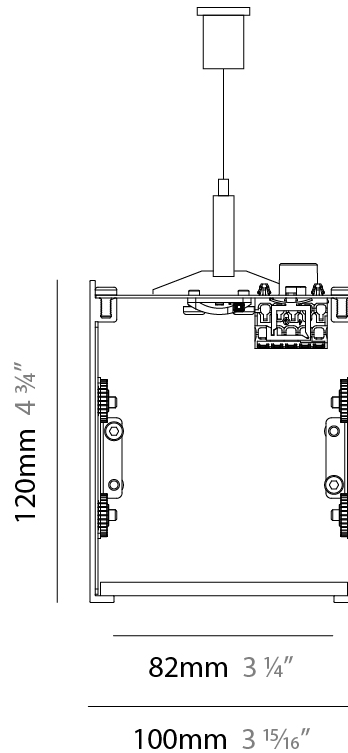

PROJECT
TYPE
SPECIFIER
QUANTITY
DATE

SUPER-G 100 SUSPENSION

A3SG100-SUS-SYS

base number

1. To build a product code in our configurator select the specify button on the base model # product page
2. To build a manual product code on this datasheet choose from the options listed below in blue font and add the suffix to the base model #

GENERAL

Series: Super-G
Subseries: Super-G 100
Brand: Prolicht
Division: Architectural
Mounting Type: Suspension
Mounting Location: Ceiling
Subcategory: Profile

PHYSICAL

Fixture Finish: SSR / BKV / CWI / CRY / HAB / UFT / ITA / RUA / FTG / MYG / LOD / PUS / FRO / FUP / KIA / POP / BLS / SPG / MEY / GOH / GUM / CHC / COM / ABZ / JAG / OBR / MOS / ROR
Fixture Material: Aluminum Die Cast

ELECTRICAL

Lamp Type: LED (Zhaga Standard)
Dimming: Tri-Mode (Non-Dimming and Phase Dimming (120Vac only) and 0-10V Dimming)
Driver Included: Yes
Driver Type: Constant Current - Universal
Input Voltage (V): 120 - 277

LED

Lamp Life (hrs): 50000

OPTICAL

RATINGS AND CERTIFICATIONS

Certified By: Certified for North American Standards
IP rating: IP20