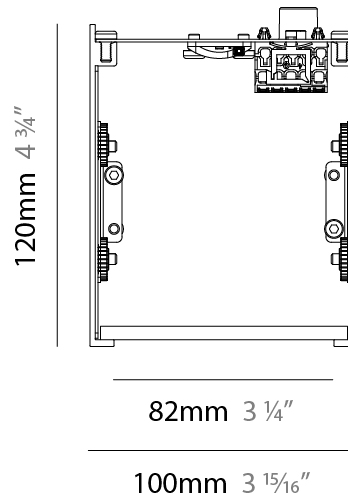

PROJECT	_____
TYPE	_____
SPECIFIER	_____
QUANTITY	_____
DATE	_____

SUPER-G 100 SURFACE

A3SG100-SUR-SYS

base number

1. To build a product code in our configurator select the specify button on the base model # product page
2. To build a manual product code on this datasheet choose from the options listed below in blue font and add the suffix to the base model #

GENERAL

Series: Super-G
Subseries: Super-G 100
Brand: Prolicht
Division: Architectural
Mounting Type: Surface
Mounting Location: Ceiling
Subcategory: Profile

PHYSICAL

Fixture Finish: SSR / BKV / CWI / CRY / HAB / UFT / ITA / RUA / FTG / MYG / LOD / PUS / FRO / FUP / KIA / POP / BLS / SPG / MEY / GOH / GUM / CHC / COM / ABZ / JAG / OBR / MOS / ROR
Fixture Material: Aluminum Die Cast

ELECTRICAL

Lamp Type: LED (Zhaga Standard)
Dimming: Tri-Mode (Non-Dimming and Phase Dimming (120Vac only) and 0-10V Dimming)
Driver Included: Yes
Driver Type: Constant Current - Universal
Input Voltage (V): 120 - 277

LED

Lamp Life (hrs): 50000

OPTICAL

RATINGS AND CERTIFICATIONS

Certified By: Certified for North American Standards
IP rating: IP20